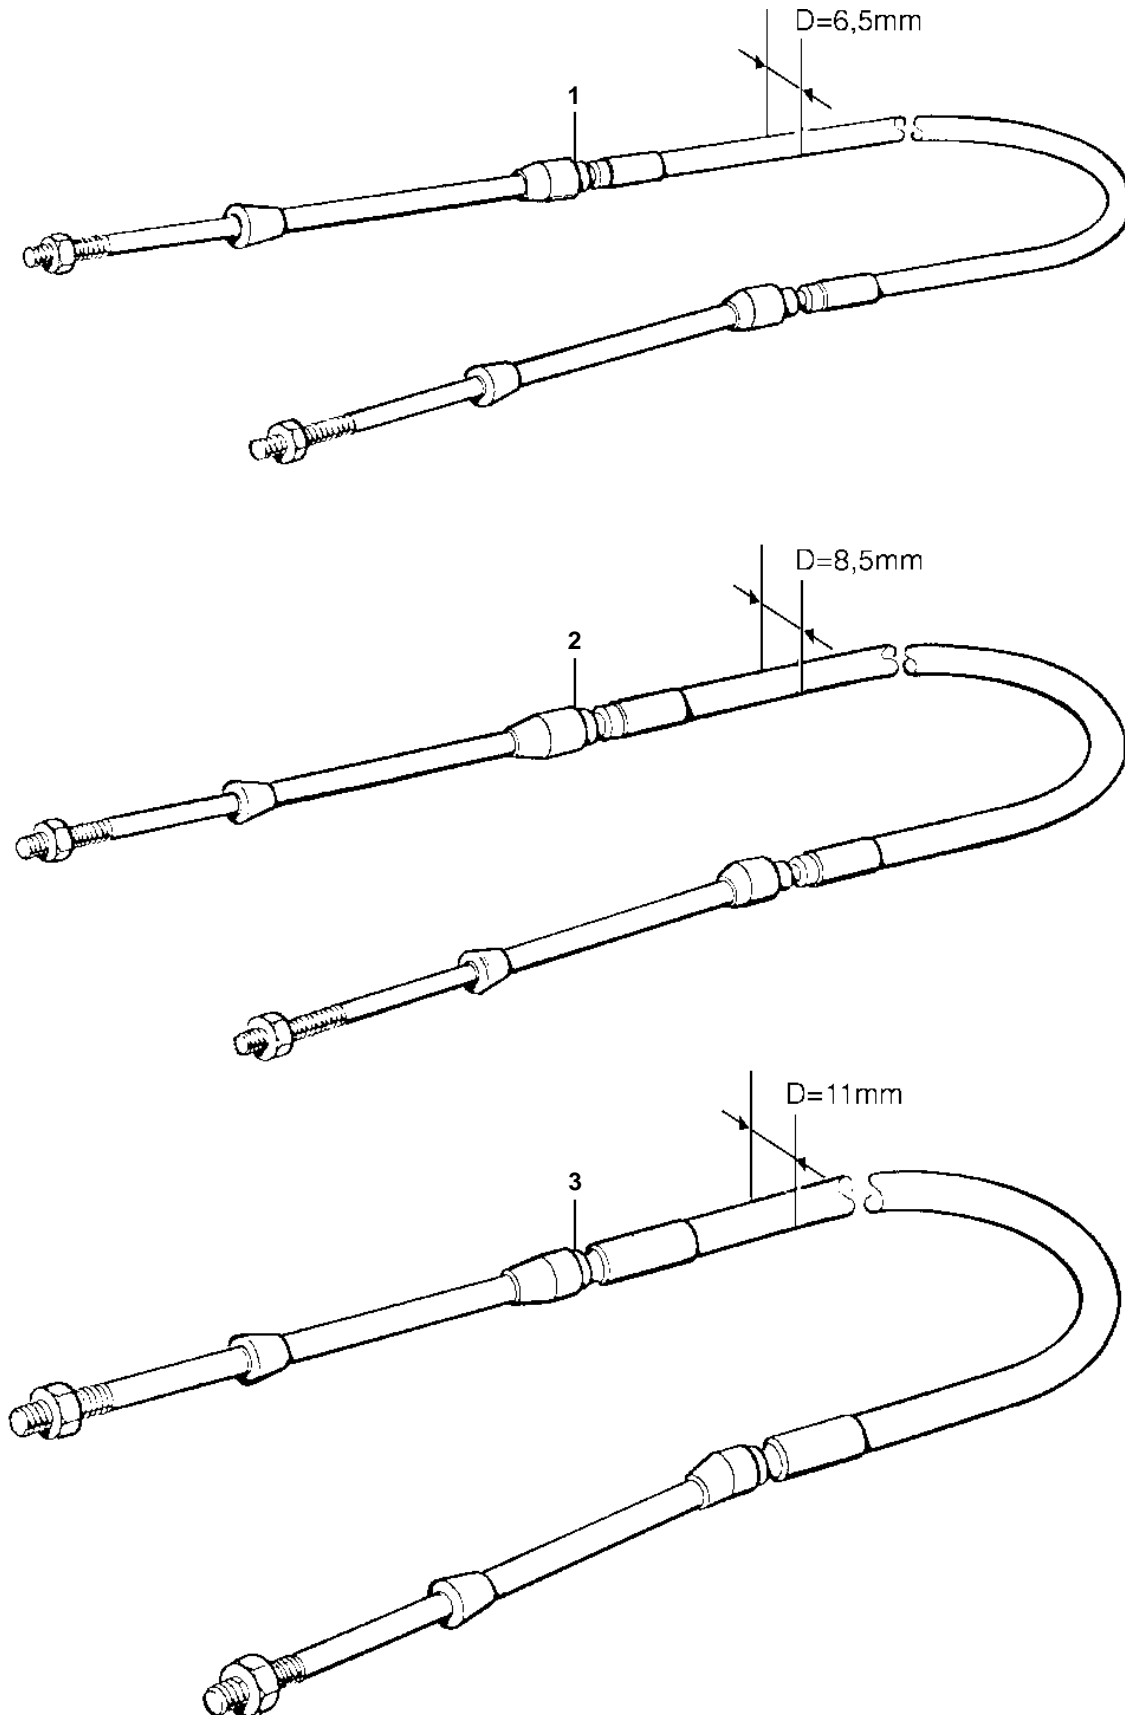

D1-13, D1-20, D1-30, D2-40

D1-13, D1-20, D1-30, D2-40

REF	PART NO.	QTY	DESCRIPTION	NOTES
3	1140101	1	Control cable	L=2,00m
	1140102	1	Control cable	L=2,50m
	1140103	1	Control cable	L=3,00m
	1140104	1	Control cable	L=3,50m
	1140105	1	Control cable	L=4,00m
	1140106	1	Control cable	L=4,50m
	1140107	1	Control cable	L=5,00m
	1140108	1	Control cable	L=5,50m
	1140109	1	Control cable	L=6,00m
	1140110	1	Control cable	L=6,50m
	1140111	1	Control cable	L=7,00m
	1140112	1	Control cable	L=7,50m
	1140113	1	Control cable	L=8,00m
	1140114	1	Control cable	L=8,50m
	1140115	1	Control cable	L=9,00m
	1140116	1	Control cable	L=9,50m
	1140117	1	Control cable	L=10,00m
	1140118	1	Control cable	L=11,00m
	1140119	1	Control cable	L=12,00m
	1140120	1	Control cable	L=13,00m
	1140121	1	Control cable	L=14,00m
	1140122	1	Control cable	L=15,00m